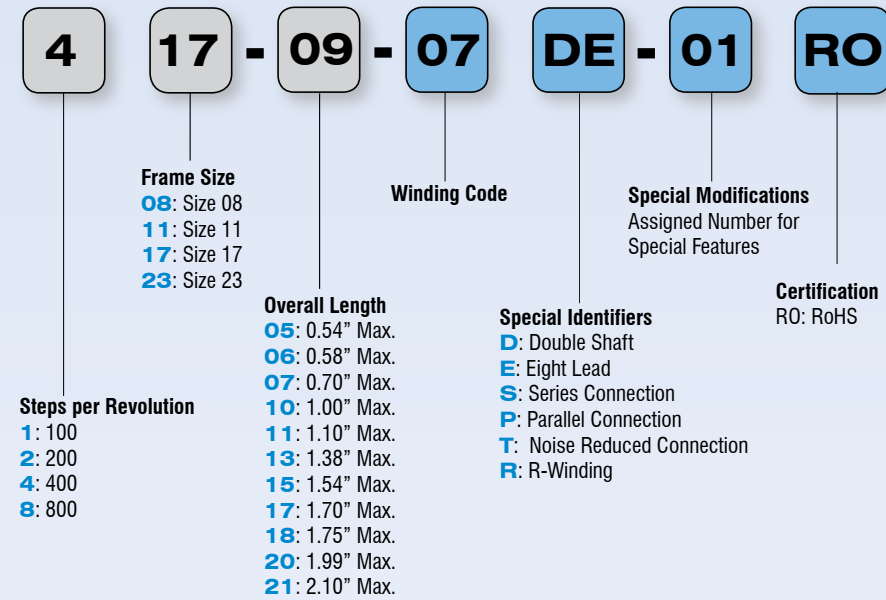

SYSTEM 1

Example: 417-09-07DE-01RO

SYSTEM 2

Example: 5718M-01DE-01RO

*Mounting option key:
M1, SIGNATURE, CAST, MTG SIZE 17, #4-40 UNC
M2, SIGNATURE, CAST, MTG SIZE 17, M3 X 0.5
M3, SIGNATURE, CAST, MTG SIZE 17, 0.130 THRU
M4, SIGNATURE, CAST, MTG SIZE 14, #4-40 UNC
M5, SIGNATURE, CAST, MTG SIZE 14, M3 X 0.5
M6, SIGNATURE, STAMPED, MTG SIZE 17, M3 X 0.5
M7, SIGNATURE, STAMPED, MTG SIZE 17, 0.130 THRU

BRUSHLESS DC

Example: BL24B20-03D-01RO