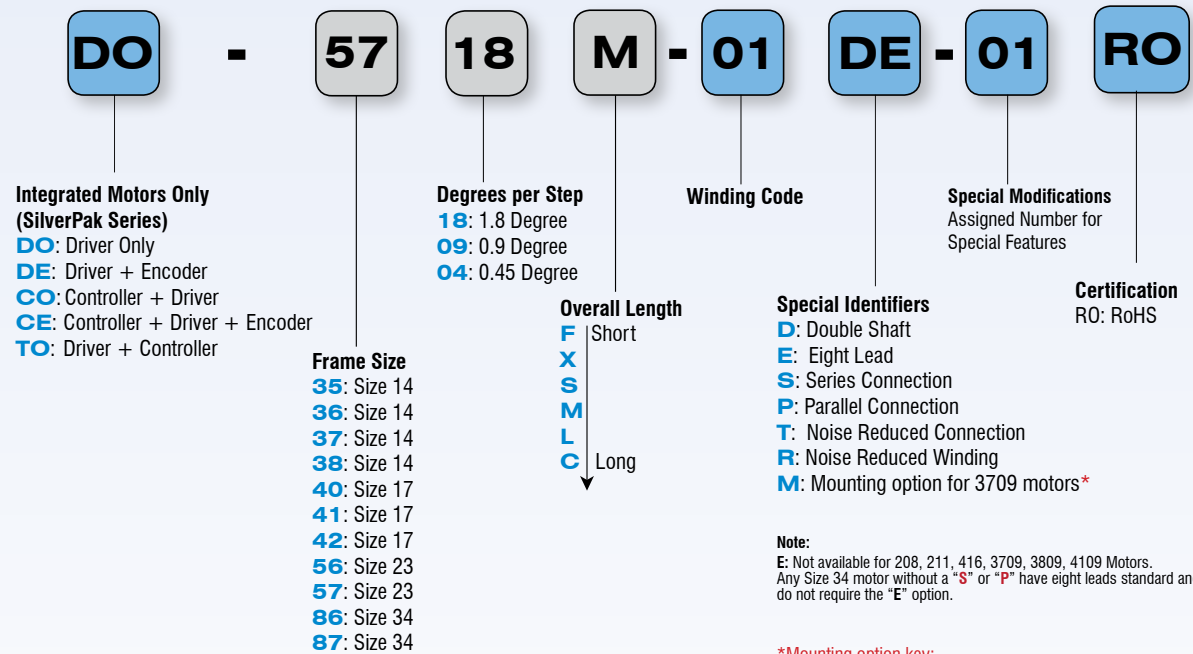

SYSTEM 1

Example: 417-09-07DE-01RO

SYSTEM 2

Example: 5718M-01DE-01RO

*Mounting option key:
M1, SIGNATURE, CAST, MTG SIZE 17, #4-40 UNC
M2, SIGNATURE, CAST, MTG SIZE 17, M3 X 0.5
M3, SIGNATURE, CAST, MTG SIZE 17, 0.130 THRU
M4, SIGNATURE, CAST, MTG SIZE 14, #4-40 UNC
M5, SIGNATURE, CAST, MTG SIZE 14, M3 X 0.5
M6, SIGNATURE, STAMPED, MTG SIZE 17, M3 X 0.5
M7, SIGNATURE, STAMPED, MTG SIZE 17, 0.130 THRU

BRUSHLESS DC

Example: BL24B20-03D-01RO