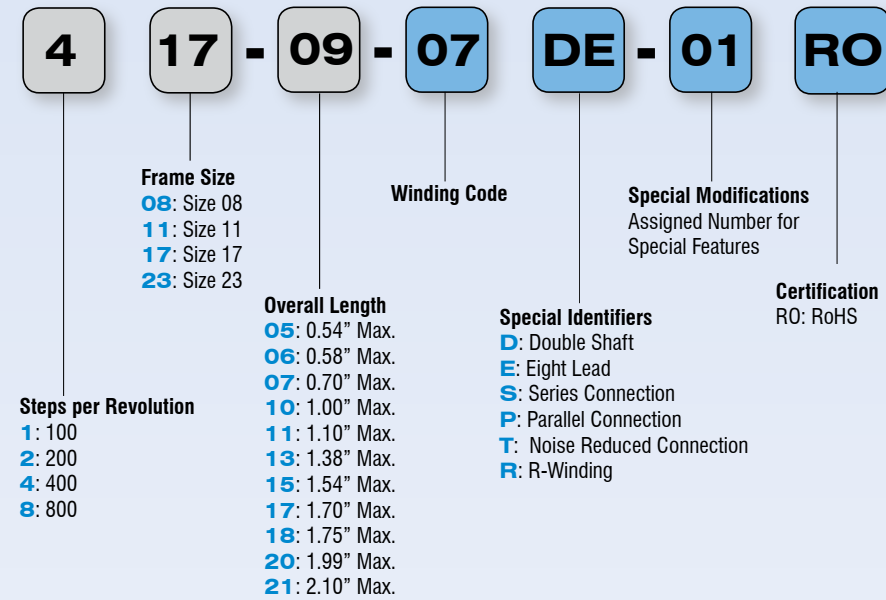

## SYSTEM 1

Example: 417-09-07DE-01RO

## SYSTEM 2

Example: 5718M-01DE-01RO

\*Mounting option key:  
 M1, SIGNATURE, CAST, MTG SIZE 17, #4-40 UNC  
 M2, SIGNATURE, CAST, MTG SIZE 17, M3 X 0.5  
 M3, SIGNATURE, CAST, MTG SIZE 17, 0.130 THRU  
 M4, SIGNATURE, CAST, MTG SIZE 14, #4-40 UNC  
 M5, SIGNATURE, CAST, MTG SIZE 14, M3 X 0.5  
 M6, SIGNATURE, STAMPED, MTG SIZE 17, M3 X 0.5  
 M7, SIGNATURE, STAMPED, MTG SIZE 17, 0.130 THRU

## BRUSHLESS DC

Example: BL24B20-03D-01RO