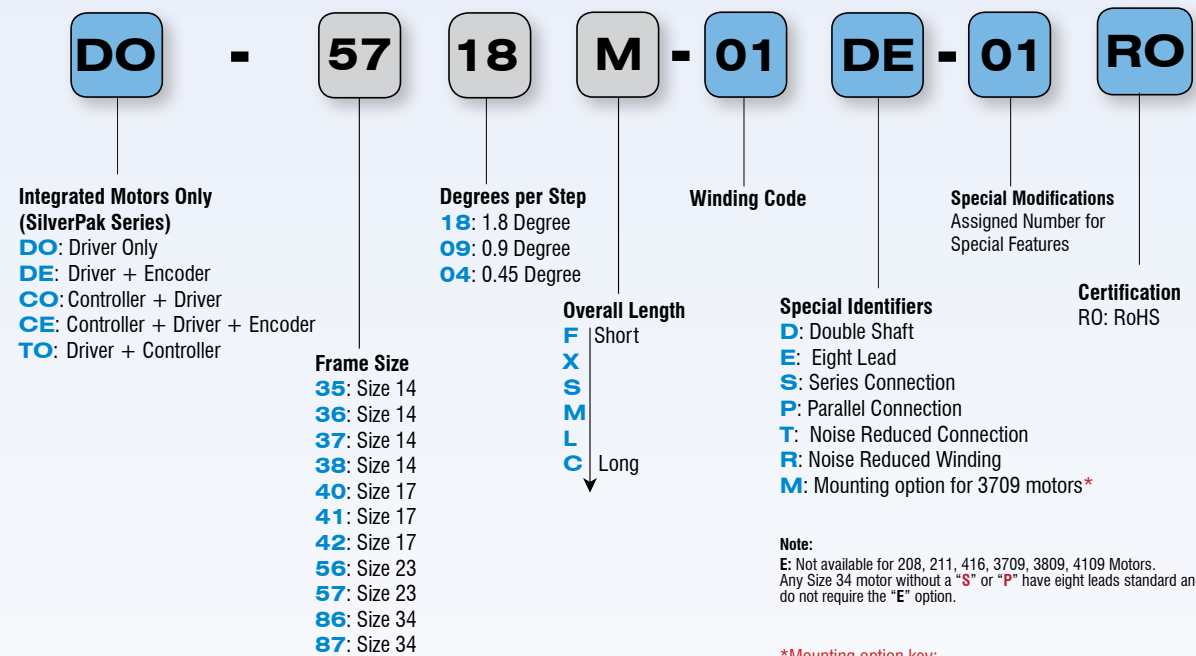

## SYSTEM 1

Example: 417-09-07DE-01RO

## SYSTEM 2

Example: 5718M-01DE-01RO

\*Mounting option key:  
 M1, SIGNATURE, CAST, MTG SIZE 17, #4-40 UNC  
 M2, SIGNATURE, CAST, MTG SIZE 17, M3 X 0.5  
 M3, SIGNATURE, CAST, MTG SIZE 17, 0.130 THRU  
 M4, SIGNATURE, CAST, MTG SIZE 14, #4-40 UNC  
 M5, SIGNATURE, CAST, MTG SIZE 14, M3 X 0.5  
 M6, SIGNATURE, STAMPED, MTG SIZE 17, M3 X 0.5  
 M7, SIGNATURE, STAMPED, MTG SIZE 17, 0.130 THRU

## BRUSHLESS DC

Example: BL24B20-03D-01RO